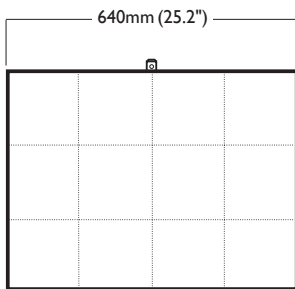

brightness	5000 nits	data refresh rate (typical)	100 kHz
viewing angle horizontal	120° (50% brightness)	video frame rate	50/60 frames per second
viewing angle vertical	80° (50% brightness)	display input	RGB HV, YUV, YC, SDI Composite (HD-SDI optional)
pixel pitch	10mm	lifetime (50% brightness)	>50,000 hours
pixel density	10,000 per m²	diagonal	800mm (31.5")
pixel configuration	SMD 1, 1, 1	operating temperature	-20 to 40°C
colours	4.4 trillion	power consumption (typical)*	234 watts
processing depth	14 bit		

Standard 4:3 aspect ratio (16:9 aspect also possible)

R10₁/o Panel	Panel total	Size (m²)	Size (ft²)	Dimensions		Pixel resolution w x h	Panel	Average power consumption*		
				w x h (m)	w x h (ft)			Total (watts)	1 Phase (amps)	1 Phase (amps)
1	1	0.31	3.31	0.64 x 0.48	2.10 x 1.57	64 x 48	32 (70)	234	1.0	2.1
4 x 4	16	4.92	52.91	2.56 x 1.92	8.40 x 6.30	256 x 192	512 (1126)	3744	15.6	34.0
5 x 5	25	7.68	82.67	3.20 x 2.40	10.50 x 7.87	320 x 240	800 (1760)	5850	24.4	53.2
6 x 6	36	11.06	119.04	3.84 x 2.88	12.60 x 9.45	384 x 288	1152 (2534)	8424	35.1	76.6
7 x 7	49	15.05	162.03	4.48 x 3.36	14.70 x 11.02	448 x 336	1568 (3450)	11466	47.8	104.2
8 x 8	64	19.66	211.63	5.12 x 3.84	16.80 x 12.60	512 x 384	2048 (4506)	14976	62.4	136.1
9 x 9	81	24.88	267.84	5.76 x 4.32	18.90 x 14.17	576 x 432	2592 (5702)	18954	79.0	172.3
10 x 10	100	30.72	330.67	6.40 x 4.80	21.00 x 15.75	640 x 480	3200 (7040)	23400	97.5	212.7

* Based on typical power consumption being 40% of maximum.

Flightcase available upon request.

Alternative processing systems are available for larger screen sizes.

Lighthouse reserves the right to change any specifications without notice.