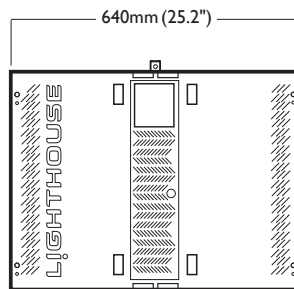

brightness	5000 nits	data refresh rate (typical)	100 kHz
viewing angle horizontal	120° (50% brightness)	video frame rate	50/60 frames per second
viewing angle vertical	80° (50% brightness)	display input	RGB HV, YUV, YC, SDI Composite (HD-SDI optional)
pixel pitch	10mm	lifetime (50% brightness)	>50,000 hours
pixel density	10,000 per m²	diagonal	800mm (31.5")
pixel configuration	SMD 1, 1, 1	operating temperature	-20 to 40°C
colours	4.4 trillion	power consumption (typical)*	234 watts
processing depth	14 bit		

Standard 4:3 aspect ratio (16:9 aspect also possible)

R10₁/o Panel	Panel total	Size (m²)	Size (ft²)	Dimensions		Pixel resolution w x h	Panel	Average power consumption*		
				w x h (m)	w x h (ft)			Total (watts)	1 Phase (amps)	1 Phase (amps)
1	1	0.31	3.31	0.64 x 0.48	2.10 x 1.57	64 x 48	32 (70)	234	1.0	2.1
4 x 4	16	4.92	52.91	2.56 x 1.92	8.40 x 6.30	256 x 192	512 (1126)	3744	15.6	34.0
5 x 5	25	7.68	82.67	3.20 x 2.40	10.50 x 7.87	320 x 240	800 (1760)	5850	24.4	53.2
6 x 6	36	11.06	119.04	3.84 x 2.88	12.60 x 9.45	384 x 288	1152 (2534)	8424	35.1	76.6
7 x 7	49	15.05	162.03	4.48 x 3.36	14.70 x 11.02	448 x 336	1568 (3450)	11466	47.8	104.2
8 x 8	64	19.66	211.63	5.12 x 3.84	16.80 x 12.60	512 x 384	2048 (4506)	14976	62.4	136.1
9 x 9	81	24.88	267.84	5.76 x 4.32	18.90 x 14.17	576 x 432	2592 (5702)	18954	79.0	172.3
10 x 10	100	30.72	330.67	6.40 x 4.80	21.00 x 15.75	640 x 480	3200 (7040)	23400	97.5	212.7

* Based on typical power consumption being 40% of maximum.

Flightcase available upon request.

Alternative processing systems are available for larger screen sizes.

Lighthouse reserves the right to change any specifications without notice.