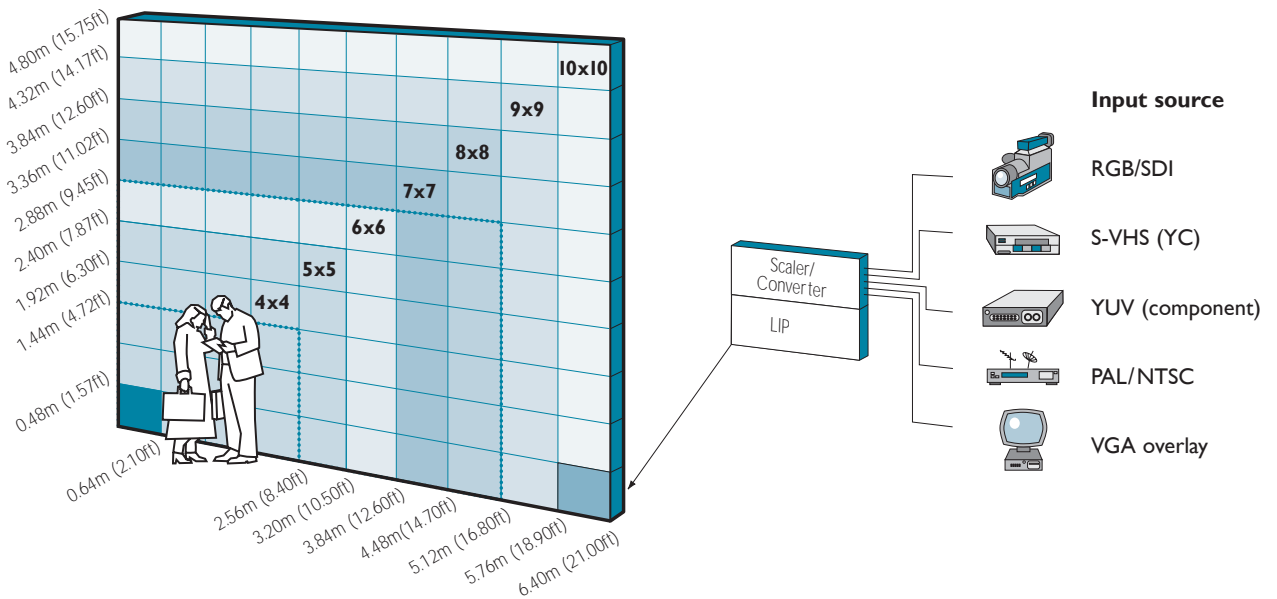

R10₁/o indoor/outdoor LED panel

configurations

quick reference guide

R10₁/o