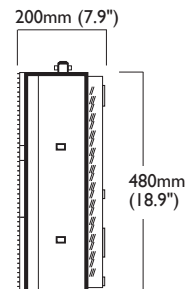

brightness	5000 nits	data refresh rate (typical)	100 kHz
viewing angle horizontal	120° (50% brightness)	video frame rate	50/60 frames per second
viewing angle vertical	80° (50% brightness)	display input	RGB HV, YUV, YC, SDI Composite (HD-SDI optional)
pixel pitch	10mm	lifetime (50% brightness)	>50,000 hours
pixel density	10,000 per m²	diagonal	800mm (31.5")
pixel configuration	SMD 1, 1, 1	operating temperature	-20 to 40°C
colours	4.4 trillion	power consumption (typical)*	234 watts
processing depth	14 bit		

Standard 4:3 aspect ratio (16:9 aspect also possible)

R10₁/o Panel	Panel total	Size (m²)	Size (ft²)	Dimensions		Pixel resolution w x h	Panel	Average power consumption*		
				w x h (m)	w x h (ft)			Total (watts)	1 Phase (amps)	1 Phase (amps)
1	1	0.31	3.31	0.64 x 0.48	2.10 x 1.57	64 x 48	32 (70)	234	1.0	2.1
4 x 4	16	4.92	52.91	2.56 x 1.92	8.40 x 6.30	256 x 192	512 (1126)	3744	15.6	34.0
5 x 5	25	7.68	82.67	3.20 x 2.40	10.50 x 7.87	320 x 240	800 (1760)	5850	24.4	53.2
6 x 6	36	11.06	119.04	3.84 x 2.88	12.60 x 9.45	384 x 288	1152 (2534)	8424	35.1	76.6
7 x 7	49	15.05	162.03	4.48 x 3.36	14.70 x 11.02	448 x 336	1568 (3450)	11466	47.8	104.2
8 x 8	64	19.66	211.63	5.12 x 3.84	16.80 x 12.60	512 x 384	2048 (4506)	14976	62.4	136.1
9 x 9	81	24.88	267.84	5.76 x 4.32	18.90 x 14.17	576 x 432	2592 (5702)	18954	79.0	172.3
10 x 10	100	30.72	330.67	6.40 x 4.80	21.00 x 15.75	640 x 480	3200 (7040)	23400	97.5	212.7

* Based on typical power consumption being 40% of maximum.

Flightcase available upon request.

Alternative processing systems are available for larger screen sizes.

Lighthouse reserves the right to change any specifications without notice.